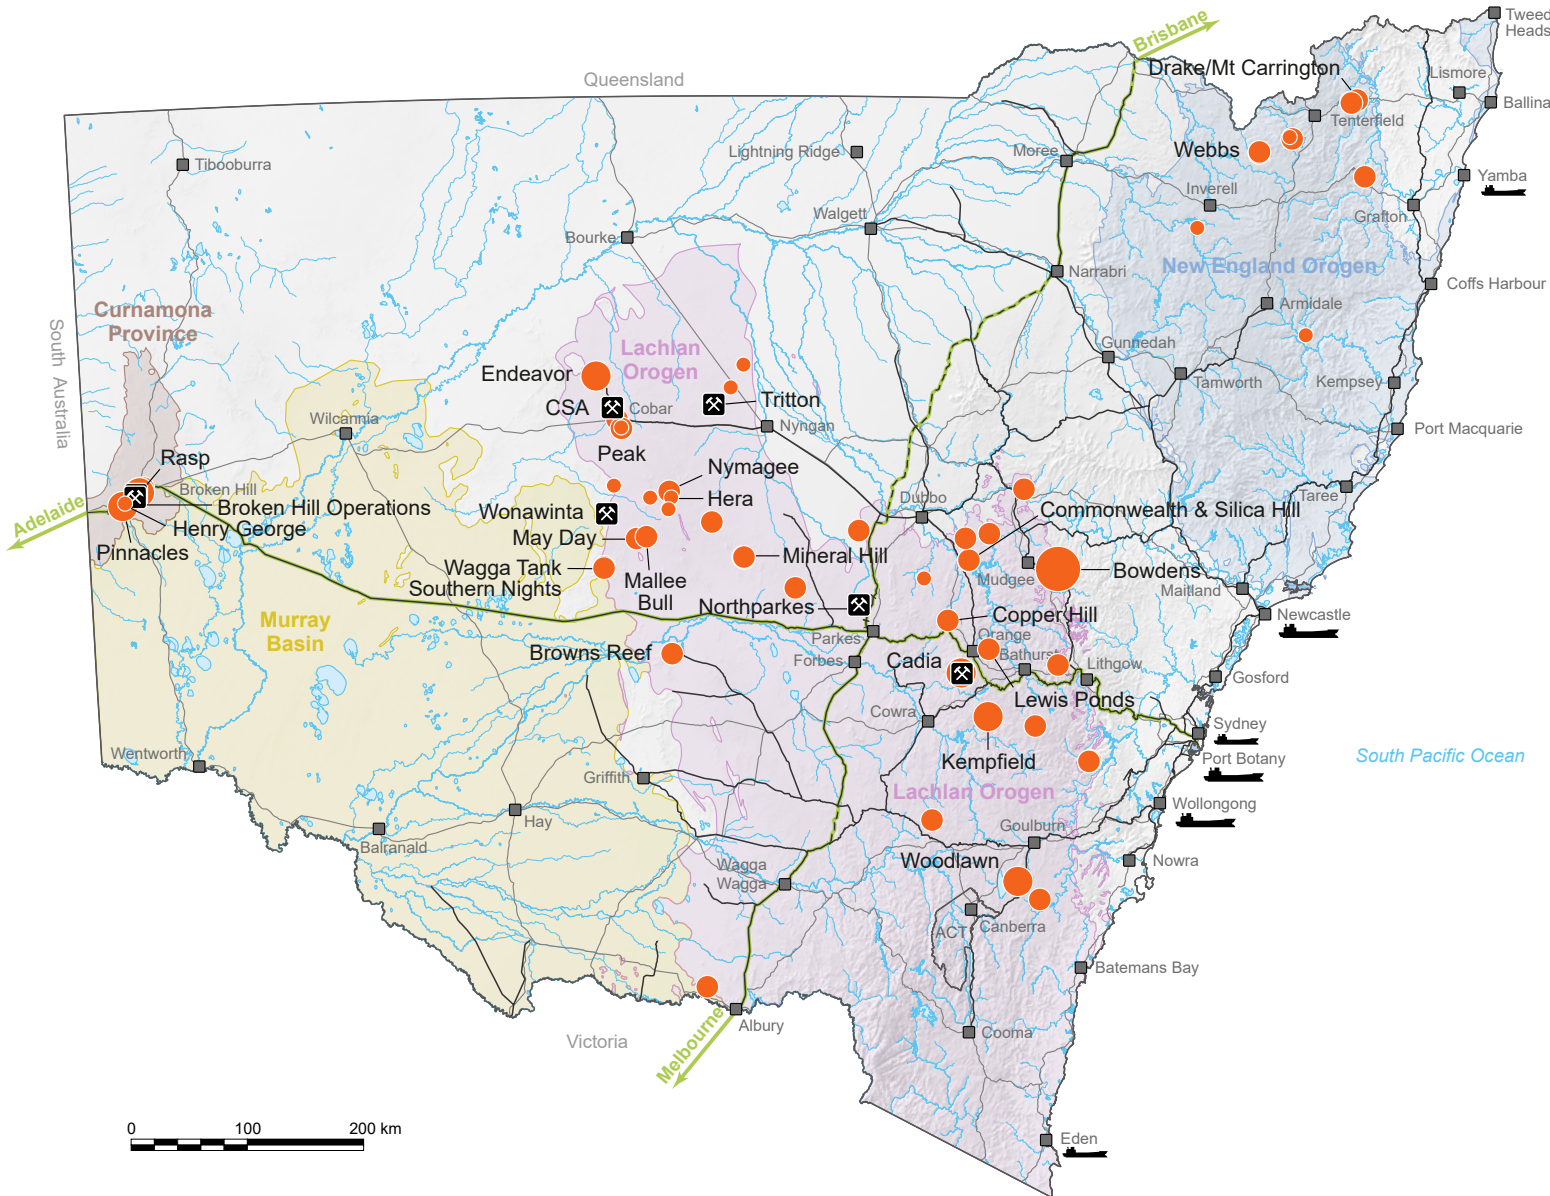

## Reference

- Deposit or occurrence
- ⊠ Operating mine

## Topography

- Locality
- Major railway corridor
- Railway line
- - - Railway line, proposed
- Major road
- Major watercourse
- Minor watercourse
- Export port

Data compiled by Geological Survey of New South Wales.