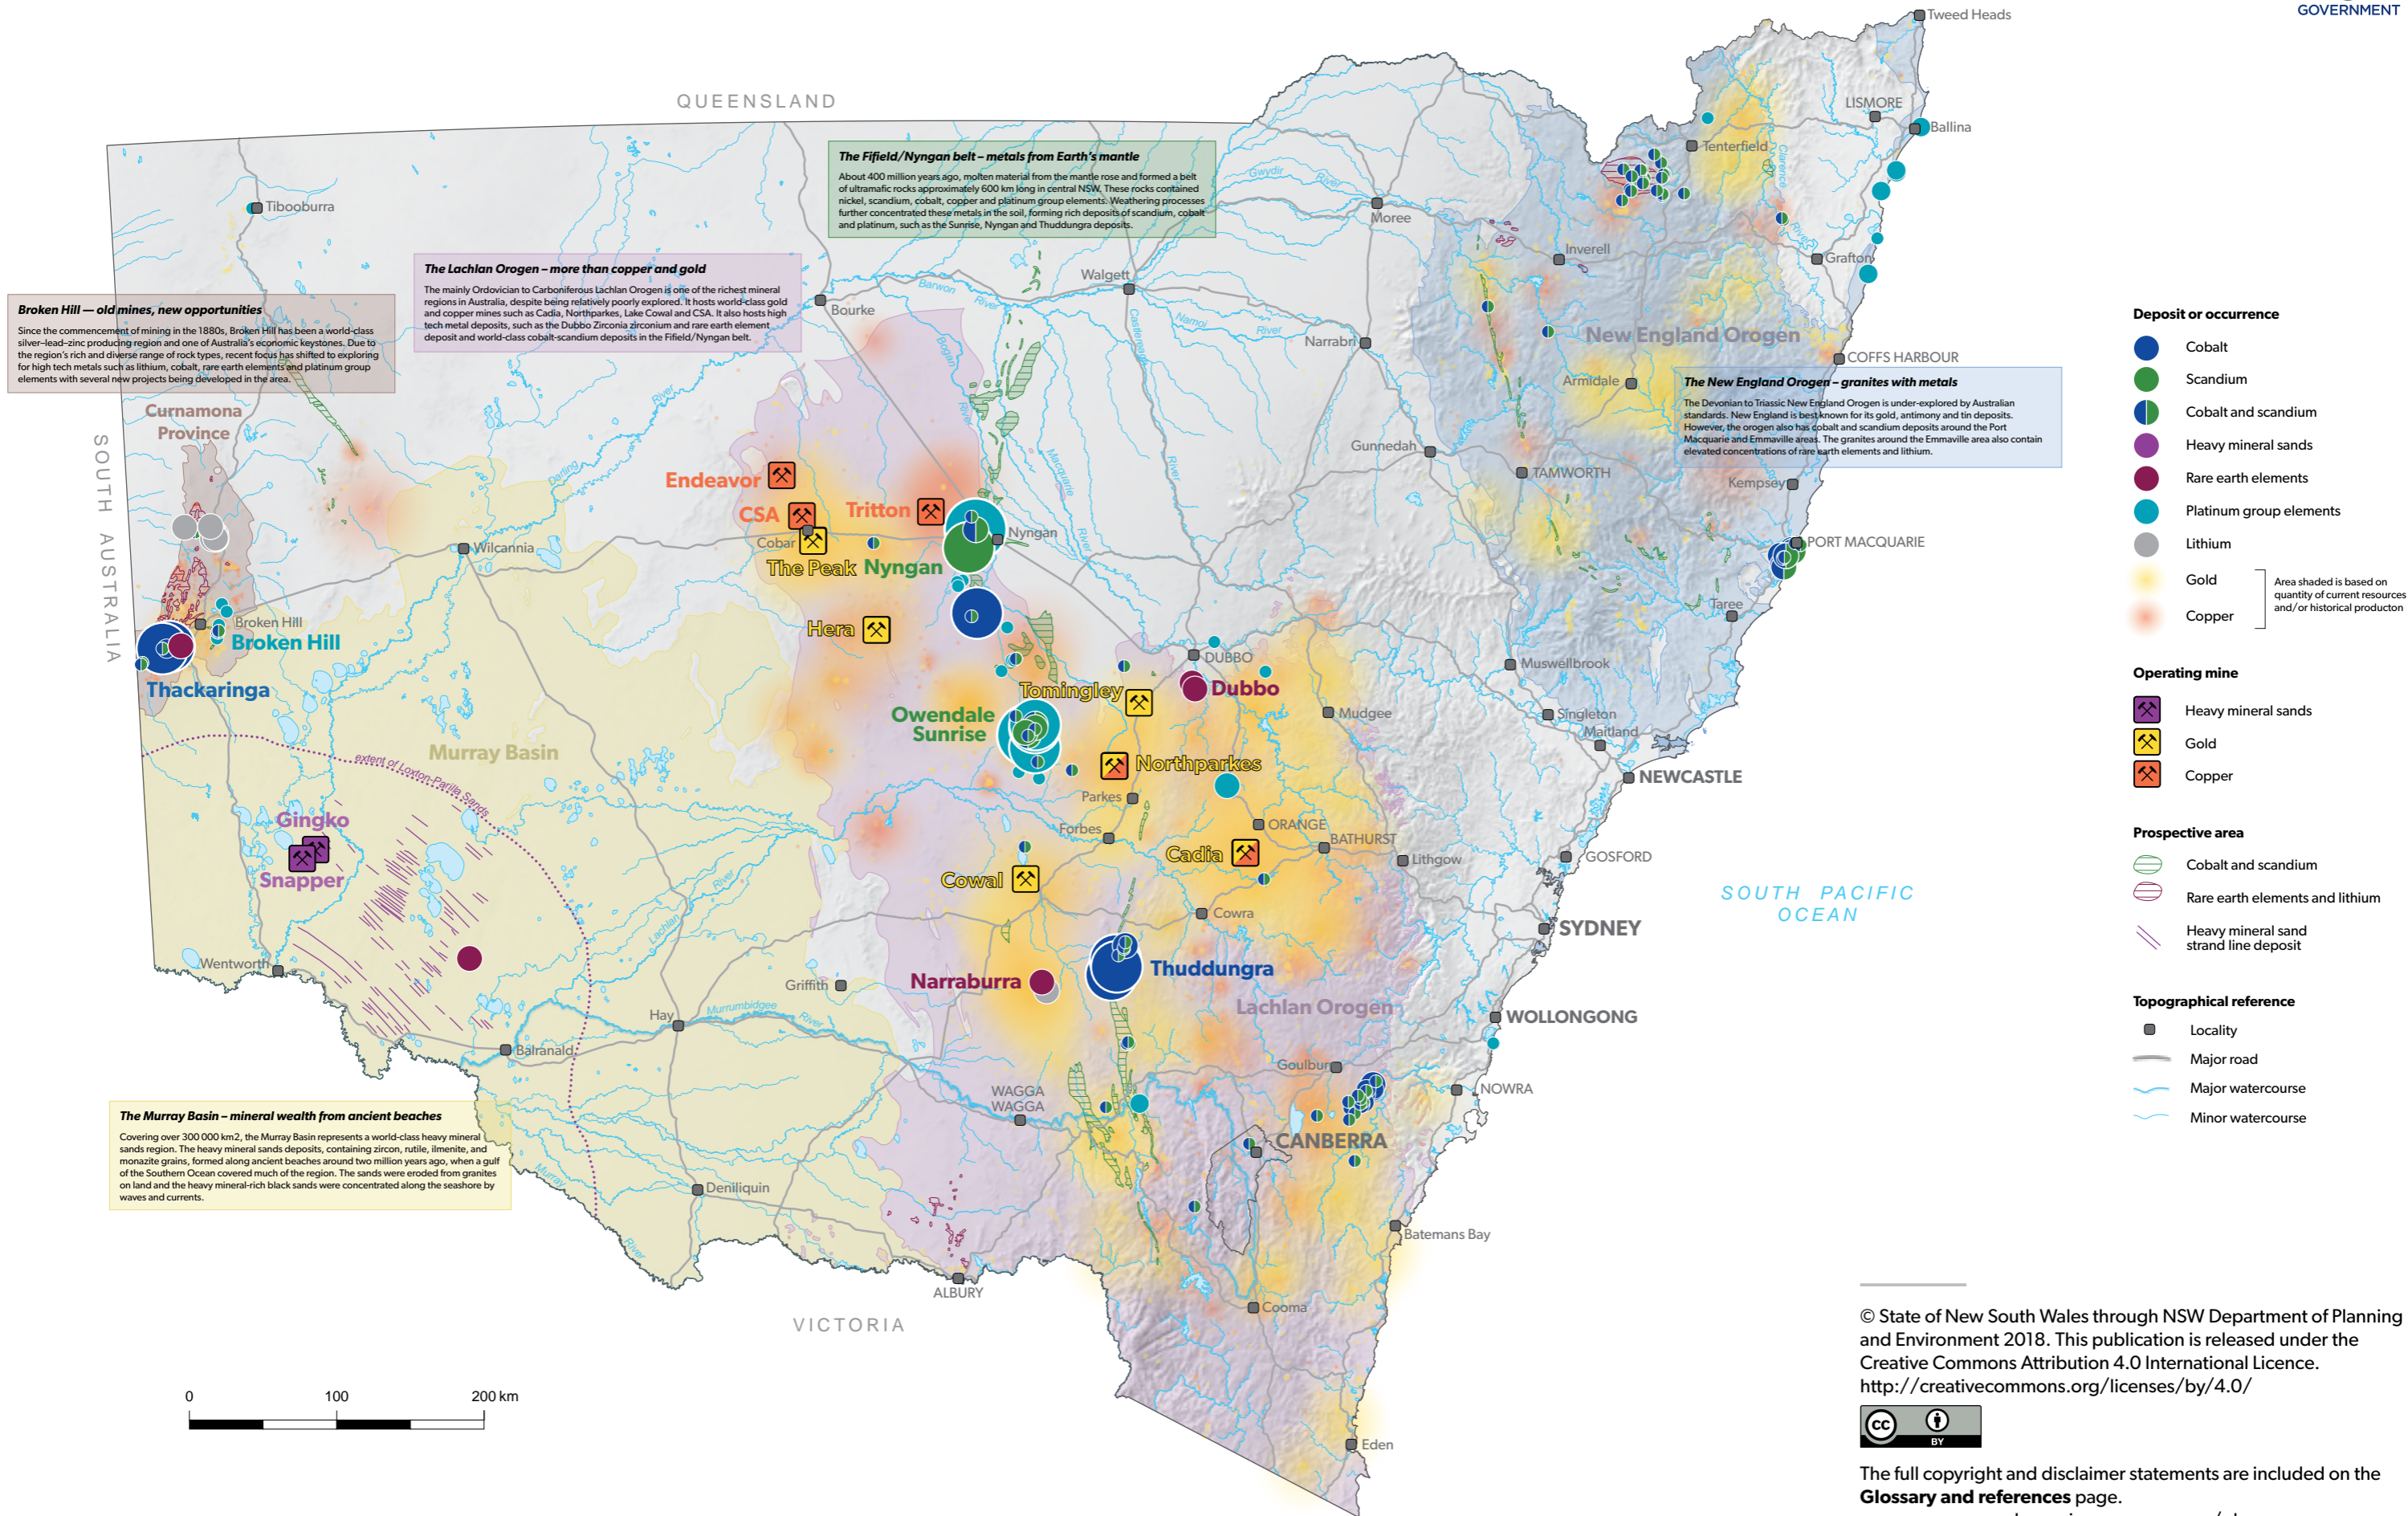

High-tech metal resources of NSW

© State of New South Wales through NSW Department of Planning and Environment 2018. This publication is released under the Creative Commons Attribution 4.0 International Licence. <http://creativecommons.org/licenses/by/4.0/>